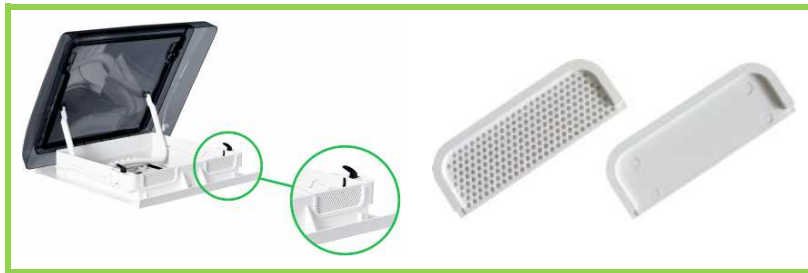

SkyMaxx Skylights

SkyMaxx, the new range of Maxxair skylights.

The SkyMaxx skylights are available for 40x 40 cm and 50 x 70 cm roof cut-outs. They can be installed by OEMs or for the replacement of already installed skylights.

Opening and closing by lever with integrated locking. Double acrylic lids. All models come with a pleated screen and shade. The « Plus » models have integrated LED lighting for even more comfort.

Switch easily from with permanent ventilation to without permanent ventilation by changing the ventilation panels include as standard on all models.

Models

Permanent ventilation standard on all models. Can be blocked by swapping the supplied ventilation panels.

Model	Reference	Roof cut-out	Roof strength	Lighting	Opening system	Open positions	Opening angles	Weight
SkyMaxx	97500i	40x40 cm	23 -60 mm	No	Lever	3	7° / 20° / 60°	4,2 kg
SkyMaxx Plus	97510i	40x40 cm	23 -60 mm	Yes	Lever	3	7° / 20° / 60°	4,4 kg
Skymaxx LX	97100i	50 x 70 cm	23 - 42 mm	No	Lever	4	7° / 15° 31° / 60°	7,6 kg
Skymaxx LX Plus	97110i	50 x 70 cm	23 - 42 mm	Yes	Lever	4	7° / 15° 31° / 60°	7,9 kg
Skymaxx LX	97000i	50 x 70 cm	42 - 60 mm	No	Lever	4	7° / 15° 31° / 60°	7,8 kg
Skymaxx LX Plus	97010i	50 x 70 cm	42 - 60 mm	Yes	Lever	4	7° / 15° 31° / 60°	8,1 kg